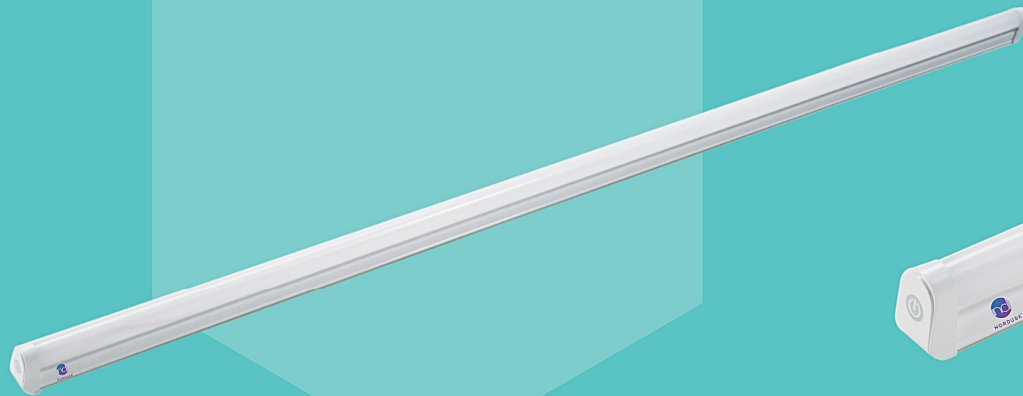

T5 TUBE LIGHT (Integrated)

INDIGO SERIES

NORDUSK™
life illuminated

ITEM CODE	WATTAGE (W)	VOLTAGE (V)	POWER FACTOR	LUMENS (lm)	OPERATING TEMP	COLOUR	CRI	LIFE (burning hrs)
KN-TL-I-INT-T5-12W	12W	220-240V,50Hz	0.92	1200lm	-25~55dg	6500K/3000K	80	20000
KN-TL-I-INT-T5-20W	20W	220-240V,50Hz	0.92	2000lm	-25~55dg	6500K/3000K	80	20000