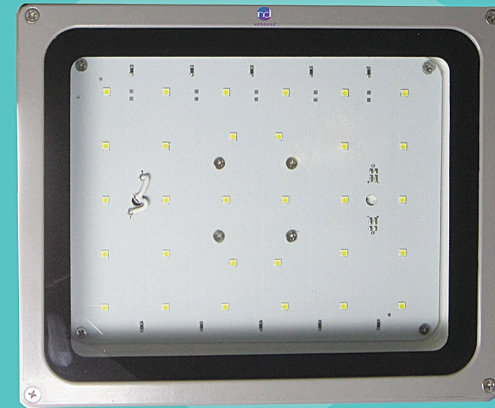

FLOOD LIGHTS

NORDUSK™
life illuminated

(WITH LENS)

(WITHOUT LENS)

ITEM CODE	ITEM NAME	WATTAGE (W)	POWER FACTOR	LUMENS (lm)	VOLTAGE (V)	INGRESS PROTECTION	EFFICIENCY	LIFE (burning hrs)
KN-FLD-SMD-25W	FLOOD LIGHT _(WITHOUT LENS)	25	0.9	>2200 lm	150~270V, 50/60Hz	IP65	>80%	50000
KN-FLD-SMD-40W	FLOOD LIGHT _(WITHOUT LENS)	40	0.9	>3600 lm	150~270V, 50/60Hz	IP65	>85%	50000
KN-FLD-SMD-60W	FLOOD LIGHT _(WITHOUT LENS)	60	0.9	>5760 lm	150~270V, 50/60Hz	IP65	>85%	50000
KN-FLD-L-SMD-100W	FLOOD LIGHT _(WITH LENS)	100	0.9	>9000 lm	150~270V, 50/60Hz	IP65	>85%	50000
KN-FLD-L-SMD-130W	FLOOD LIGHT _(WITH LENS)	130	0.9	>11700 lm	150~270V, 50/60Hz	IP65	>85%	50000